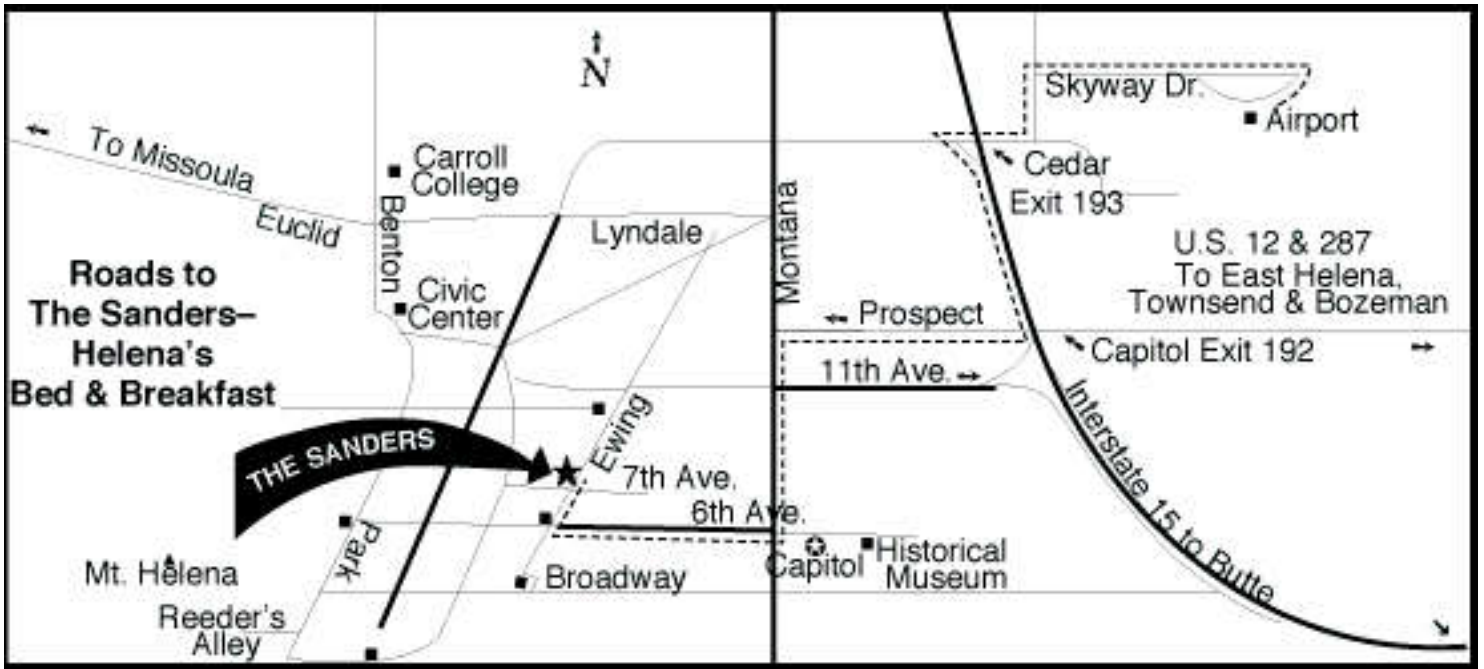

Directions to The Sanders Bed and Breakfast

From the South or North,

- Take the Capitol Area exit and go west on Prospect Ave. (U.S 12) for 10-12 blocks to the light at Montana Ave.
- Turn left, drive 4-5 blocks to 6th Ave.
- Turn right. Drive 10-12 blocks to Ewing,
- Turn right. Go one block to the corner of 7th & Ewing.

From the East,

- Follow the same directions as above but you won't need an exit. You'll come in on U.S. 12, which becomes Prospect Ave.

From the West,

- Follow U.S. 12 to the light at Benton Avenue and turn right.
- Benton becomes Park; follow it to the light at 6th Ave.
- Turn left and go six blocks to Ewing.
- Turn left and go one block to 7th Ave.